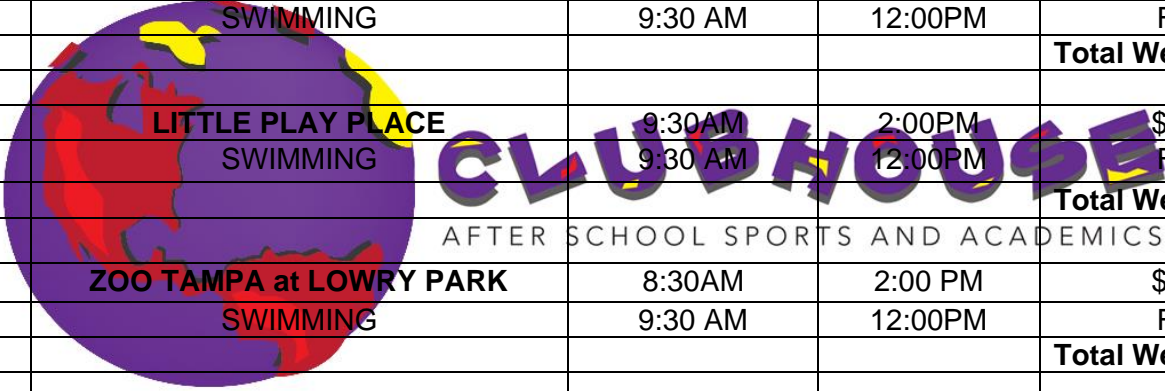

**SUPER SUMMER PROGRAM**

**JUNE 1<sup>ST</sup> TO AUGUST 6<sup>TH</sup>**

**AGES 3-5**

**Wednesday-Field Trip Day**

**Fridays –Swimming Day**

DATE	LOCATION	DEPART	RETURN	COST
6/2	<b>PLAYGROUNDS OF TAMPA</b>	9:30 AM	1:00PM	\$15.00
6/4	SWIMMING	9:30 AM	12:00PM	FREE
				<b>Total Week 1: \$15</b>
6/9	<b>CHUCK E CHEESE</b>	9:30 AM	2:00PM	\$15.00
6/11	SWIMMING	9:30 AM	12:00PM	FREE
				<b>Total Week 2: \$15</b>
6/16	<b>MACFARLANE PARK</b>	9:30AM	12:00PM	\$5
6/18	SWIMMING	9:30 AM	12:00PM	FREE
				<b>Total Week 3: \$5</b>
6/23	<b>PLAYTIME</b>	9:30 AM	12:00PM	\$17.00
6/25	SWIMMING	9:30 AM	12:00PM	FREE
				<b>Total Week 4: \$17</b>
6/30	<b>LITTLE PLAY PLACE</b>	9:30AM	2:00PM	\$17.00
7/1	SWIMMING	9:30 AM	12:00PM	FREE
				<b>Total Week 5: \$17</b>
	AFTER SCHOOL SPORTS AND ACADEMICS			
7/7	<b>ZOO TAMPA at LOWRY PARK</b>	8:30AM	2:00 PM	\$35.00
7/9	SWIMMING	9:30 AM	12:00PM	FREE
				<b>Total Week 6: \$35</b>
7/14	<b>PUMP IT UP</b>	9:00AM	1:00PM	\$17.00
7/16	SWIMMING	9:30 AM	12:00PM	FREE
				<b>Total Week 7: \$17</b>
7/21	<b>GLAZER MUSEUM</b>	9:00AM	1:00PM	\$14.00
7/23	SWIMMING	9:30 AM	12:00PM	FREE
				<b>Total Week 8: \$14</b>
7/28	<b>FLORIDA AQUARIUM</b>	9:30AM	2:00PM	\$29.00
7/30	SWIMMING	9:30 AM	12:00PM	FREE
				<b>Total Week 9: \$29</b>
8/4	<b>CENTER PICNIC</b>	9:30AM	2:00PM	\$10.00
8/6	SWIMMING	9:30 AM	12:00PM	FREE
				<b>Total Week 10: \$10</b>